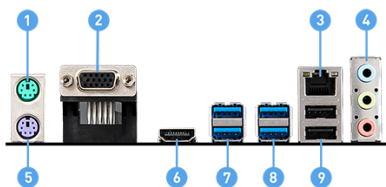

FEATURES

Core Boost

With premium layout and fully digital power design to support more cores and provide better performance.

DDR4 Boost

Advanced technology to deliver pure data signals for the best gaming performance and stability.

Turbo M.2

Delivering Speeds Up to 32Gb/s

Audio Boost

Reward your ears with studio grade sound quality for the most immersive audio experience.

AMD Turbo USB 3.2 Gen1

Powered by AMD, ensure an uninterrupted connection with more stability and fastest USB speeds.

CONNECTIONS

- | | |
|-------------------------------|-------------------------------|
| 1. Mouse | 2. VGA |
| 3. LAN | 4. HD Audio Connectors |
| 5. Keyboard | 6. HDMI |
| 7. USB 3.2 Gen 1 5Gbps Type-A | 8. USB 3.2 Gen 1 5Gbps Type-A |
| 9. USB 2.0 | |