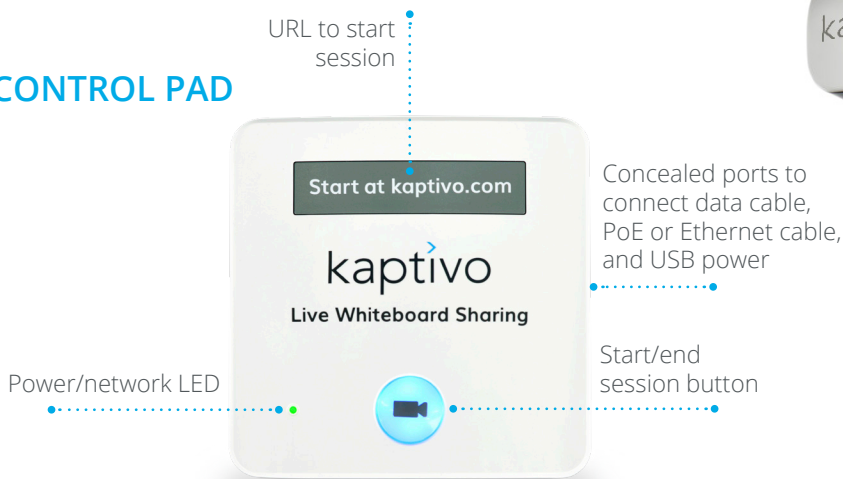

CONTROL PAD

* KaptivoCast HDMI converter not pictured