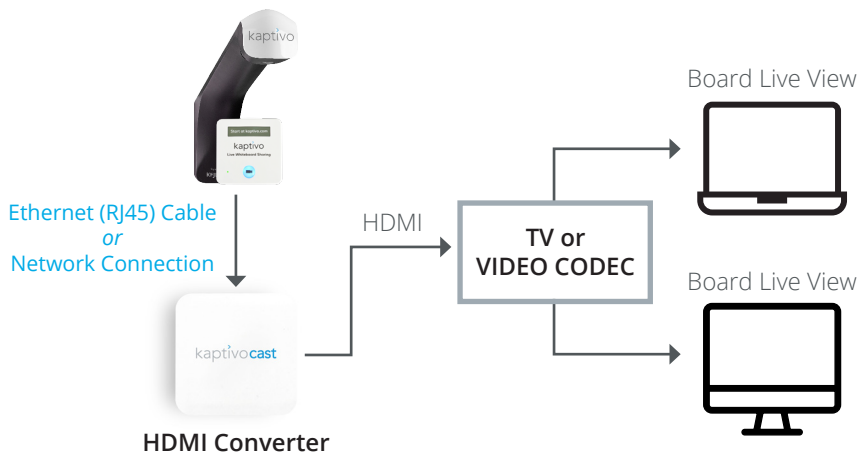

HDMI

> Designed for educational institutions and enterprises who wish to integrate whiteboard livestreaming into dedicated video systems in the classroom or office.

> **Features:** Livestream vibrant, unobstructed whiteboard images to any HDMI-capable input device including TV displays or lecture capture systems. No network access required.

* KaptivoCast HDMI converter is sold separately.