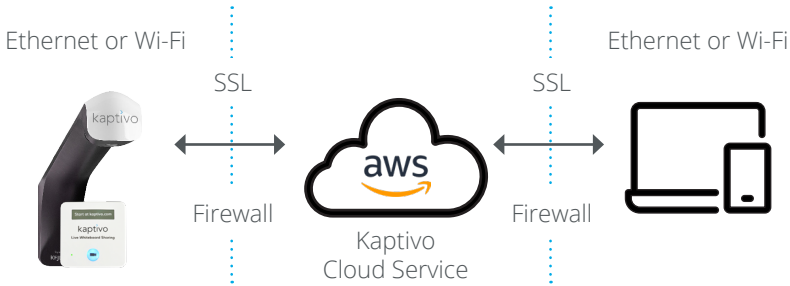

KAPTIVO CONNECTIVITY OPTIONS

CLOUD MODE

> Perfect for any business or educational institution seeking to improve remote collaboration, streamline whiteboard note-taking, and bring a preferred brainstorming tool into the digital age.

> **Features:** View enhanced whiteboard images. Share automatically-saved content and timeline of changes. Livestream to any device via web browser or through any video conference system. Manage through IT administration portal.

LOCAL NETWORK MODE (SELF-HOSTED)

> Ideal for organizations looking to improve collaboration through whiteboard archiving and livestreaming, while accommodating security policies that restrict access to cloud services.

> **Features:** All features of Kaptivo Enterprise delivered through an internal network or via VPN. No Internet connectivity required. No virtual server or additional software required.